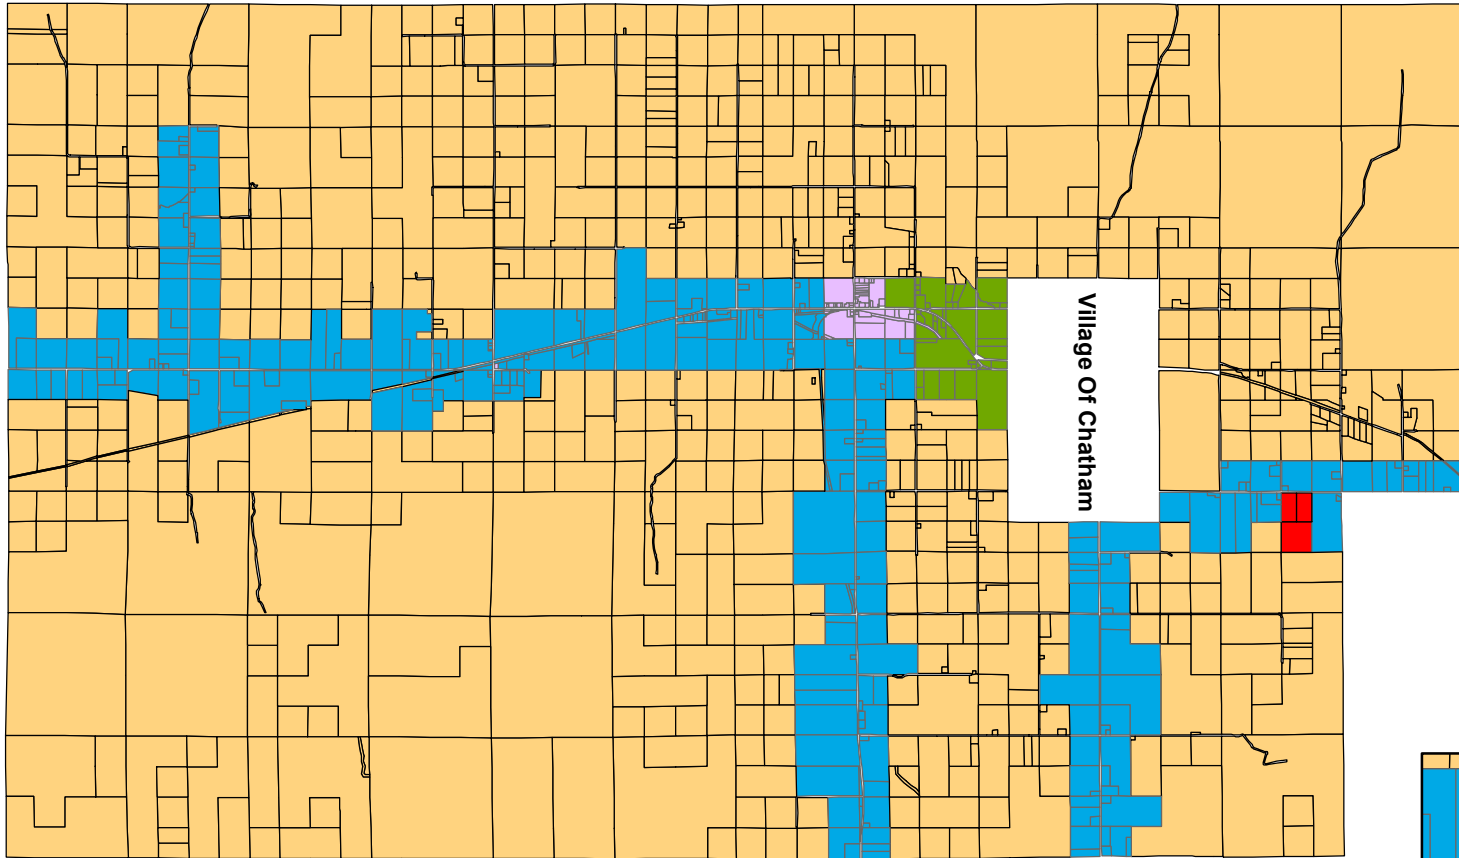

Rock River Zoning

Legend

Zoning

-  LIGHT IND
-  RESOU PROD
-  RR1
-  RR5
-  TOWN DEV